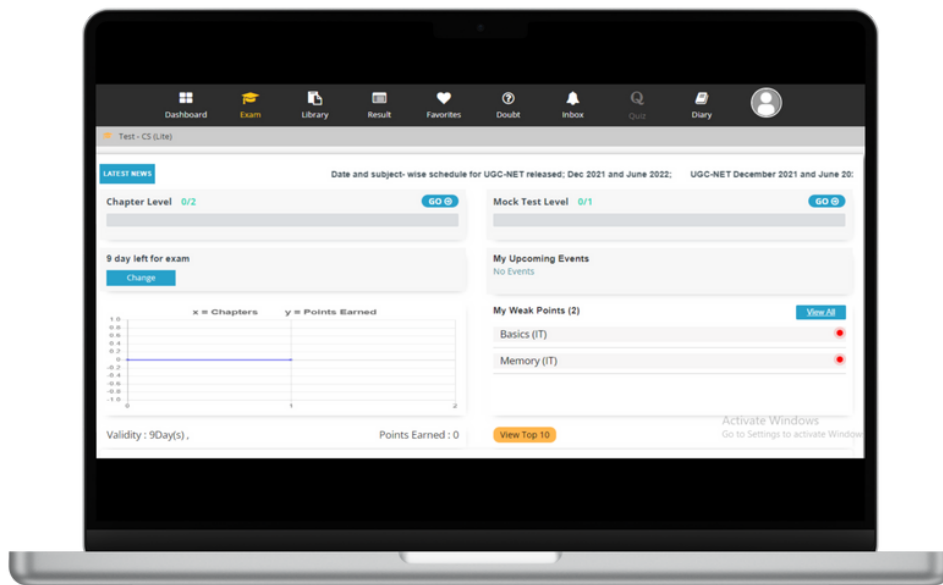

www.rufaeducation.com

+91 9633 150 151  

STUDY MODE

Live Classes @ 7.30 PM - 8.30 PM

- Google Meet/Zoom
(Recorded classes will be provided to absentees)

Tests and Study Materials

- Through LMS - Student Panel
(www.rufaeducation.com)