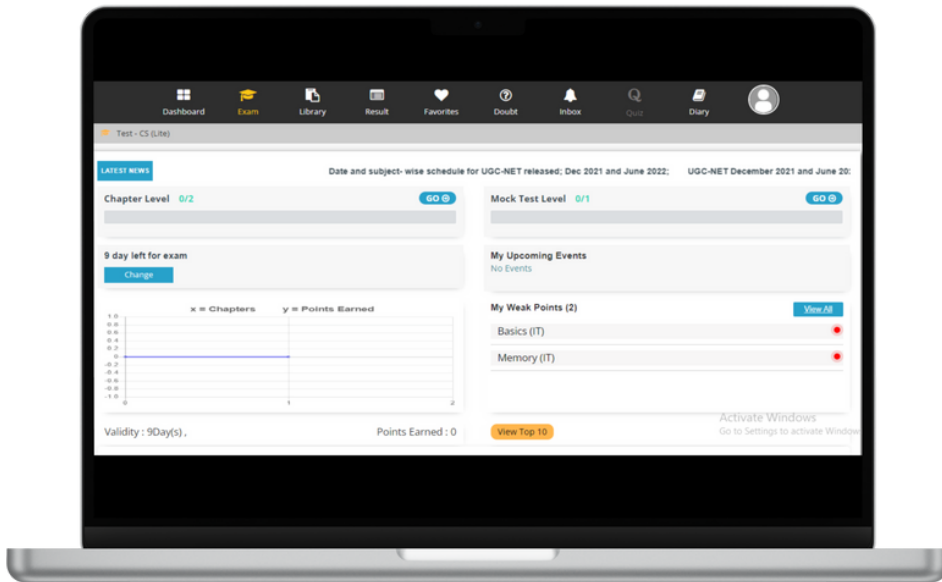

HOW

Live Classes @ 7.30 PM - 8.30 PM

- Google Meet

(Recorded classes will be provided to absentees)

Tests and Study Materials

- Through LMS - Student Panel (www.rufaeducation.com)

BATCH 2022

2nd RANK